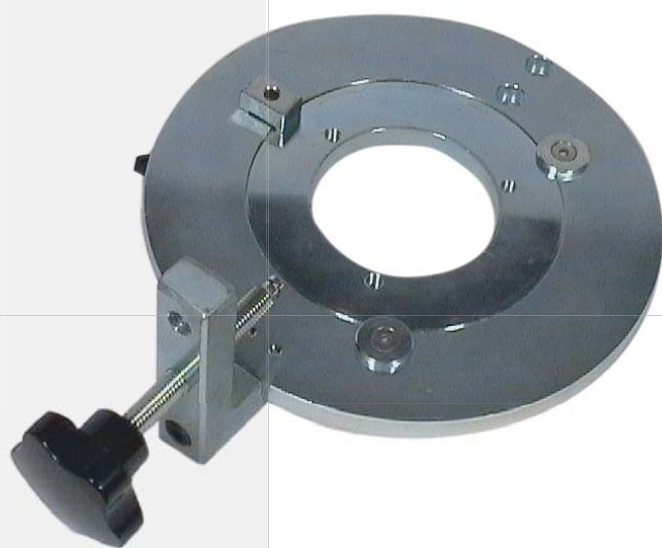

Operative flanges for common rail pumps

8130

Operative flange for CP1
common rail pumps
to be applied on our art 8132