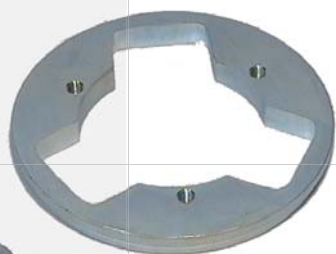

**8172**

Puller  
25 mm

**8173**

Set of 7 mounting sleeves

<b>A</b>	<i>BH 0 986 612 779</i>
<b>B</b>	<i>BH 0 986 612 831</i>
<b>C</b>	<i>BH 0 986 612 884</i>
<b>D</b>	<i>BH 0 986 612 883</i>
<b>E</b>	<i>BH 0 986 611 815</i>
<b>F</b>	<i>BH 0 986 611 851</i>
<b>G</b>	<i>BH 0 986 611 706</i>

# Operative flanges for common rail pumps

**8130**

Operative flange for CP1  
common rail pumps  
*to be applied on our art 8132*

**8131**

Interface for CP3 common rail pumps  
*to be applied on our art 8130*